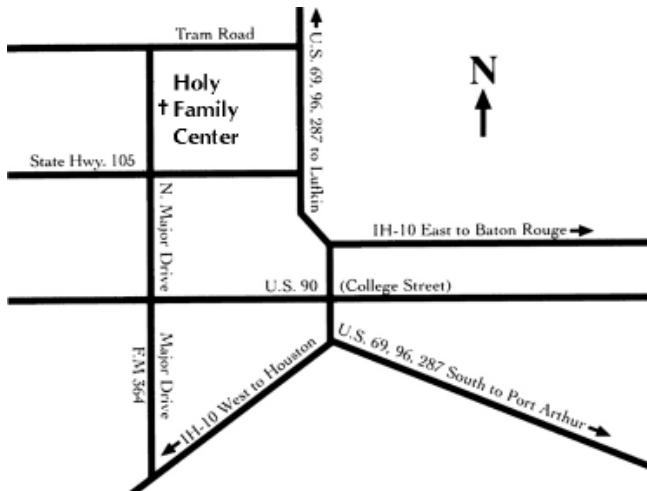

**CHAPEL AVAILABLE FOR PRAYER**

Holy Family Retreat Center offers a quiet, restful place for productive retreats, conferences and meetings.

For a nominal cost, the retreat center can be utilized by organizations of twenty or more for one, two or three day mid-week programs.

Our staff will work with you to make your program a success!

**DIRECTIONS**

**HOLY FAMILY CENTER**  
 9920 NORTH MAJOR DRIVE  
 BEAUMONT, TEXAS 77713-7618

**RETREATS**  
**CONFERENCES**  
**MEETINGS**

**HOLY FAMILY CENTER**  
 9920 NORTH MAJOR DRIVE  
 BEAUMONT, TEXAS 77713-7618

**HOLY FAMILY RETREAT CENTER  
IS LOCATED IN NORTHWEST BEAUMONT  
ON FIFTY-FIVE ACRES OF PINEY WOODS**

**48 BEDROOMS WITH TWIN BEDS  
AND PRIVATE BATH**